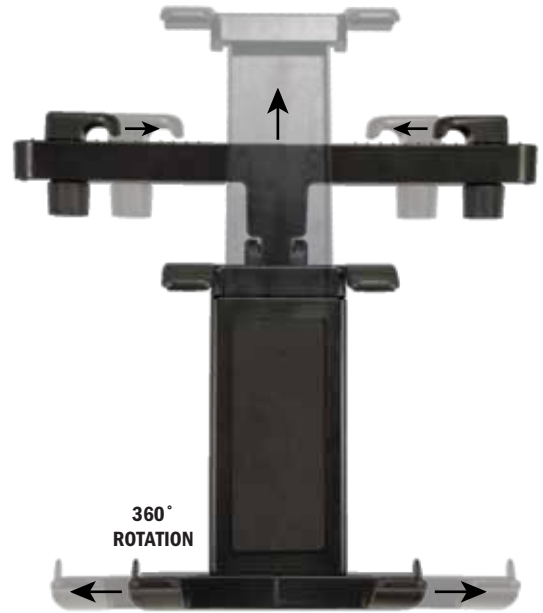

## FEATURES

- Innovative design allows for adjustable viewing angles in portrait or landscape modes
- Low-profile mount safely and securely holds your device while allowing full access to all device buttons and controls
- Sturdy mount clasps securely to the driver or passenger headrest posts
- Portable construction for easy storage or transport between vehicles

# Universal Tablet Headrest Mount

iPAD + TABLET HEADREST MOUNTING HARDWARE

UNIVERSAL

iPAD & TABLET

PORTABLE

HEADREST

THE UNIVERSAL HEADREST MOUNT FEATURES STRONG, PORTABLE CONSTRUCTION FOR SAFELY AND SECURELY MOUNTING YOUR TABLET IN YOUR VEHICLE.

The headrest mount's innovative design allows for easy angle and orientation adjustments for optimal passenger viewing and interaction while traveling.

ADJUSTABLE VIEWING ANGLES

360° ROTATION

FITS TABLETS FROM 4.5" TO 7.75" WIDE AND 5.5" TO 11" TALL